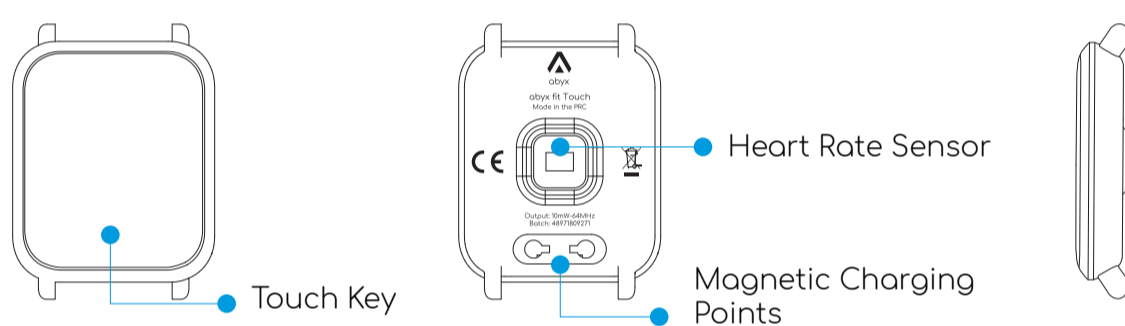

Abyx fit Touch User Manual

PRODUCT OVERVIEW

FR

HOW TO TURN ON

Press and hold the "Touch Key" until the tracker turns on. The tracker will also turn on when you charge the device.

HOW TO MOVE BETWEEN SCREENS