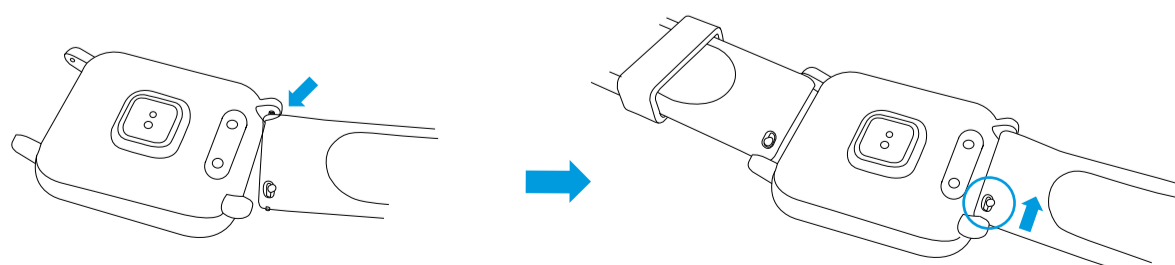

HOW TO CHANGE THE WRISTBAND