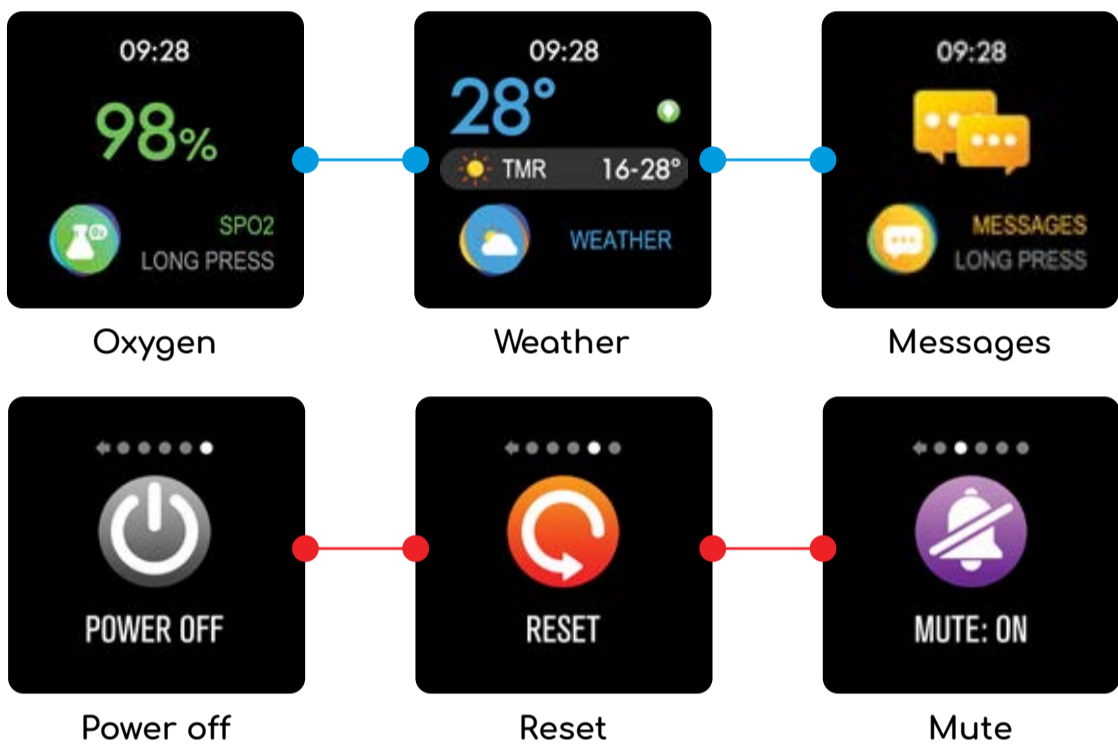

ABYX™
5/F Heng Shan CTR, 145 Queen's Road East,
Wanchai, Hong Kong