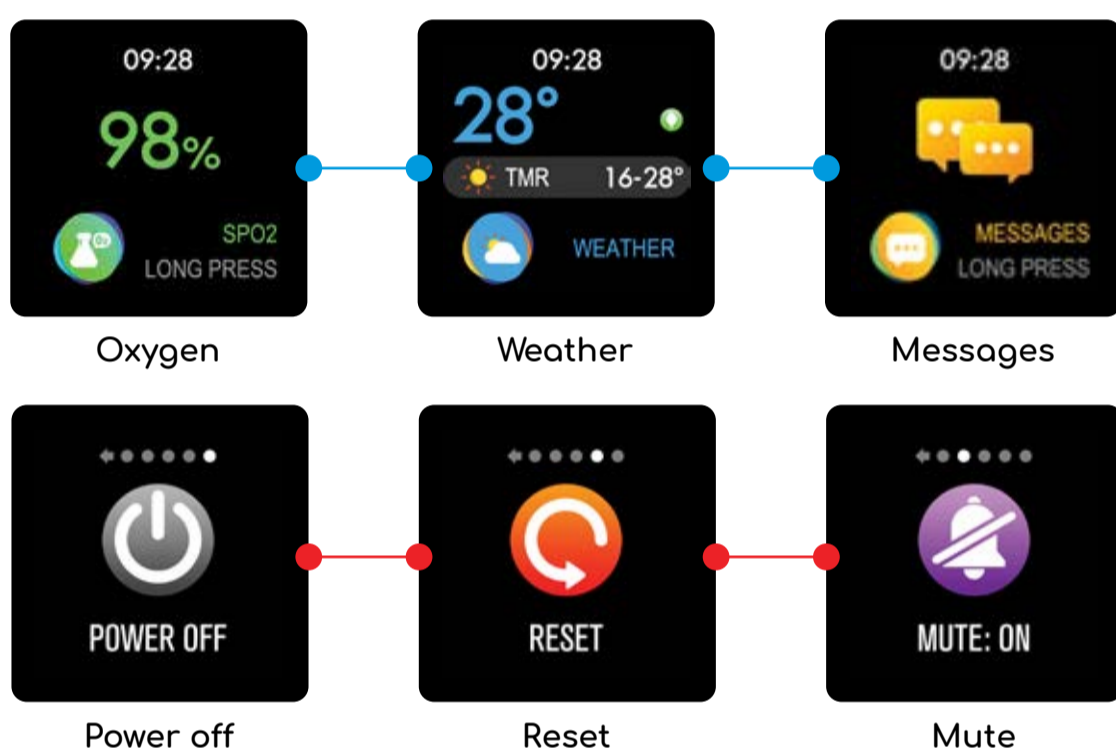

ABYX™
5/F Heng Shan CTR, 145 Queen's Road East,
Wanchai, Hong Kong