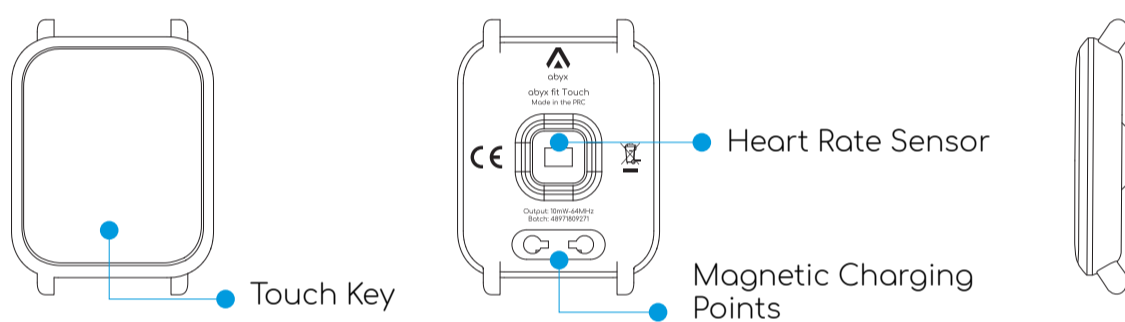

Abyx fit Touch

User Manual

PRODUCT OVERVIEW

EN

HOW TO TURN ON

Press and hold the "Touch Key" until the tracker turns on. The tracker will also turn on when you charge the device.

HOW TO MOVE BETWEEN SCREENS