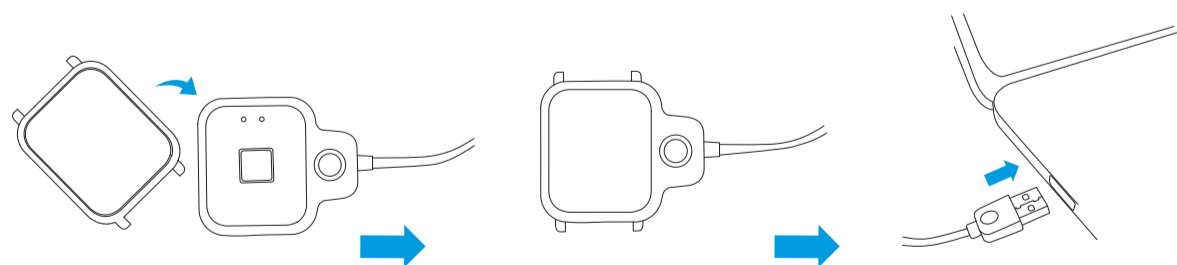

CHARGE YOUR ABYX FIT TOUCH

Use only the included Abyx fit Touch charging cradle to charge your tracker. You can use any powered USB output to plug in the charger. We recommend to charge your device for at least 30 minutes before pairing with your mobile device. When the device is charging, the screen will display a green battery and the level of charge of the battery.