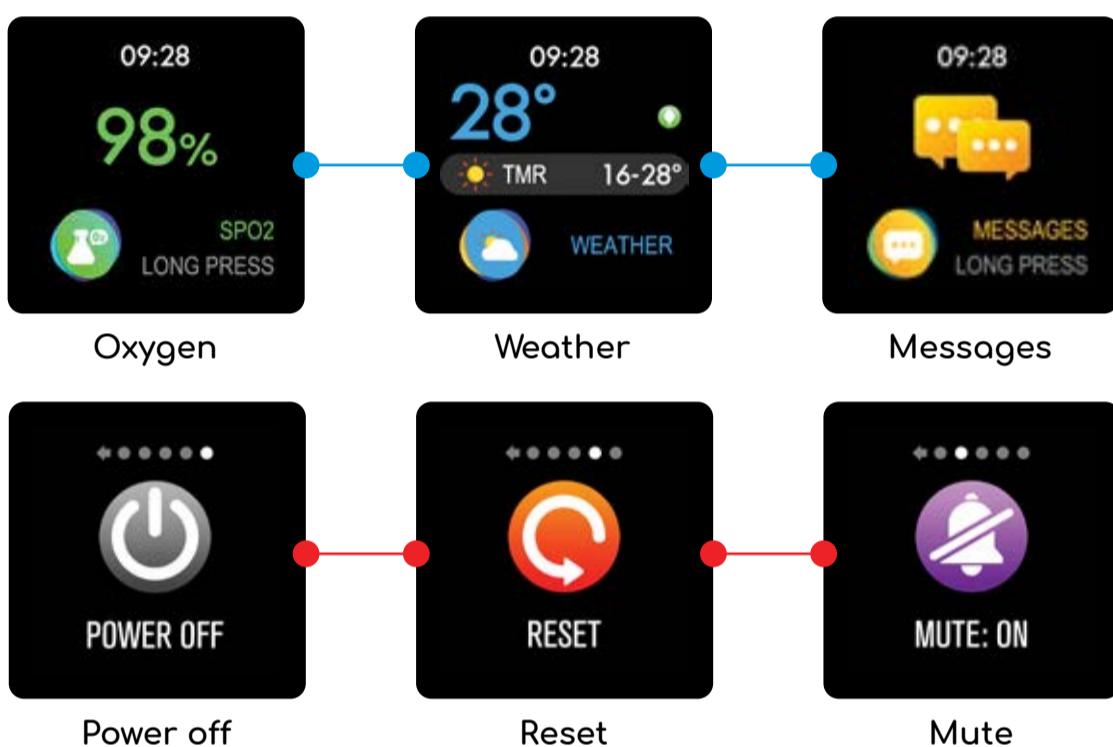

ABYX™
5/F Heng Shan CTR, 145 Queen's Road East,
Wanchai, Hong Kong