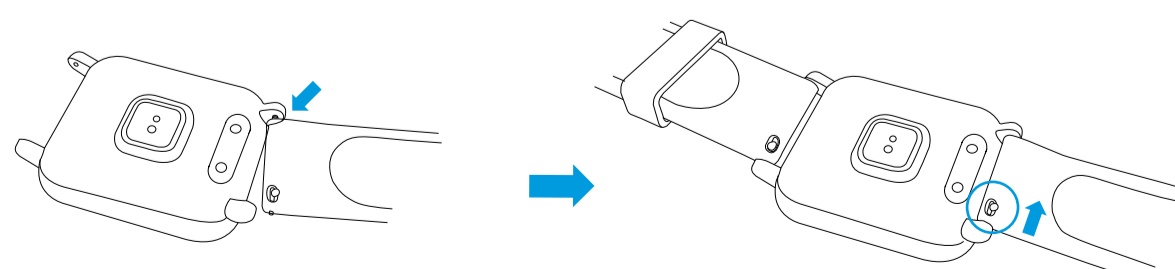

Tap on the Touch key to switch screens, press down and hold to enter the selected menu or start a function.

CHARGE YOUR ABYX FIT TOUCH

Use only the included Abyx fit Touch charging cradle to charge your tracker. You can use any powered USB output to plug in the charger. We recommend to charge your device for at least 30 minutes before pairing with your mobile device.

When the device is charging, the screen will display a green battery and the level of charge of the battery.

HOW TO CHANGE THE WRISTBAND

DOWNLOAD THE ABYX FIT TOUCH APP

Download the Abyx fit Touch app on the App store for iOS devices and on the Google Play Store for Android devices.