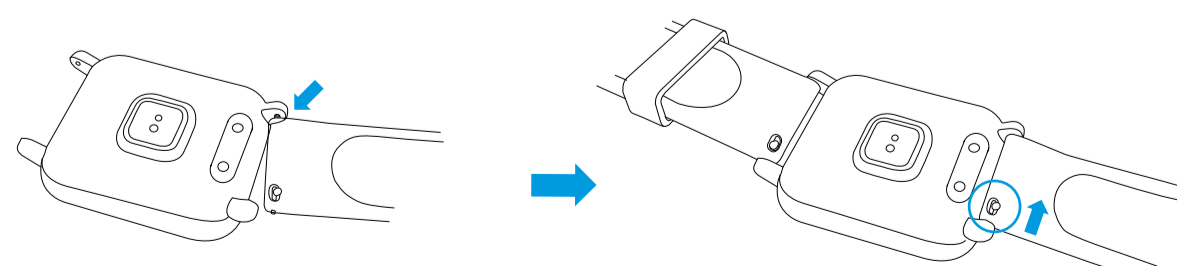

HOW TO CHANGE THE WRISTBAND