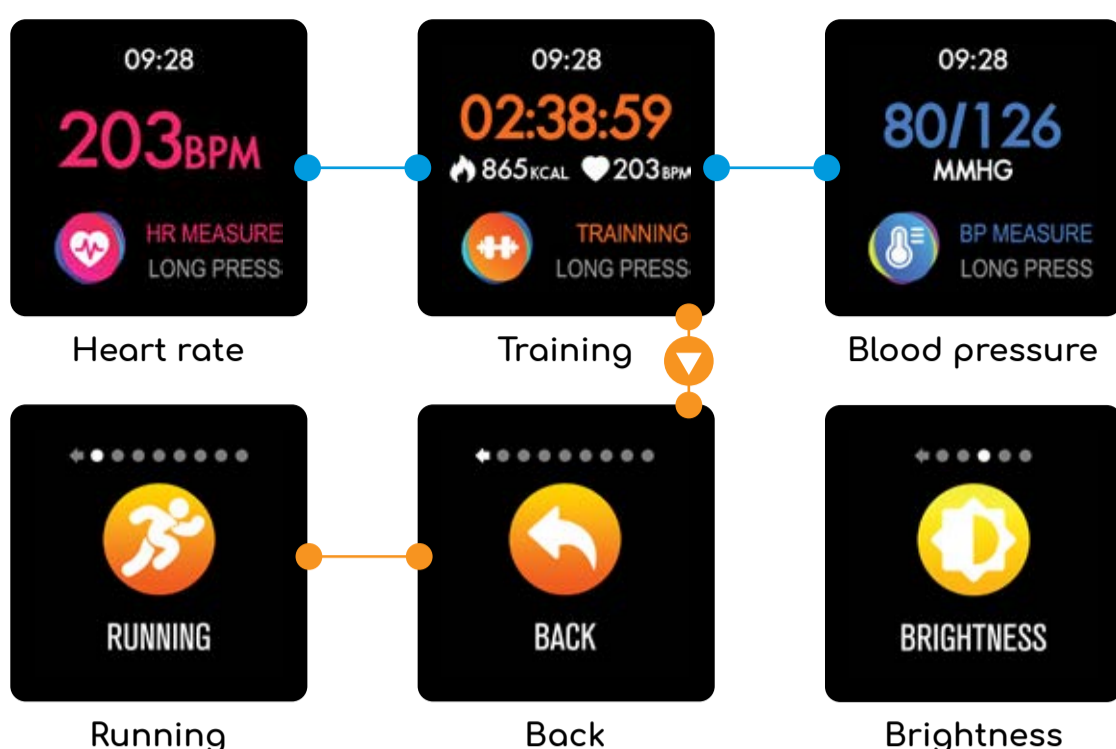

1. Make sure bluetooth is turned on, on your phone.
2. Open the Abyx fit Touch application.
3. Press on "Add a Device".
4. Select your tracker from the list.

Your tracker is now paired to your phone and all data will be synced.

If you experience problems with the pairing, visit Abyx Support on www.abyx-fit.com or check our Abyx support videos on youtube.

TECH SPECS

Battery: Li-ion 150mAh
Memory: up to 20 days activity recording
Display: 1.22" color touch screen
Technology bluetooth: 4.1 BLE
Standby time: up to 10 days
Output: 120mW / 80MHz
Radio Frequency: 0dBm 2402-2480MHz
Water resistance IP68 3ATM
Dimensions: 47.5 x 35 x 11.3 mm
Weight: 59.6g

www.abyx-fit.com

Hereby, Onyx Group Limited declares that the radio equipment type "smartwatch" Abyx Fit Touch is in compliance with Directive 2014/53/EU, . The full text of the EU declaration of conformity is available at the following internet address: www.abyx-fit.com/certifications