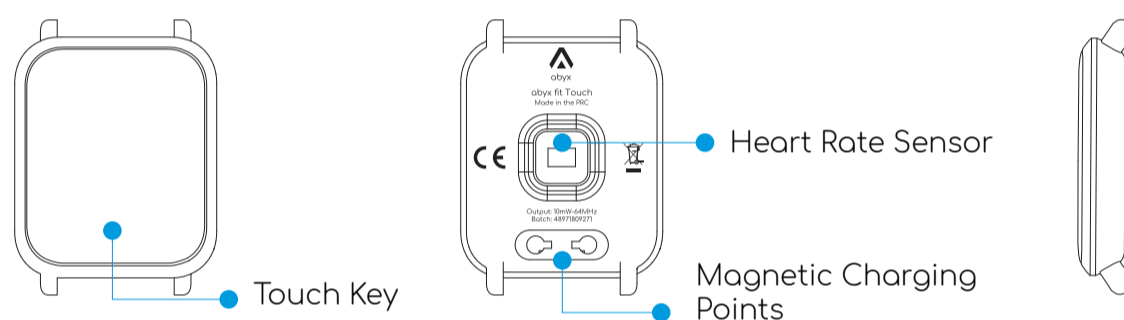

Abyx fit Touch User Manual

PRODUCT OVERVIEW

IT

HOW TO TURN ON

Press and hold the "Touch Key" until the tracker turns on. The tracker will also turn on when you charge the device.

HOW TO MOVE BETWEEN SCREENS