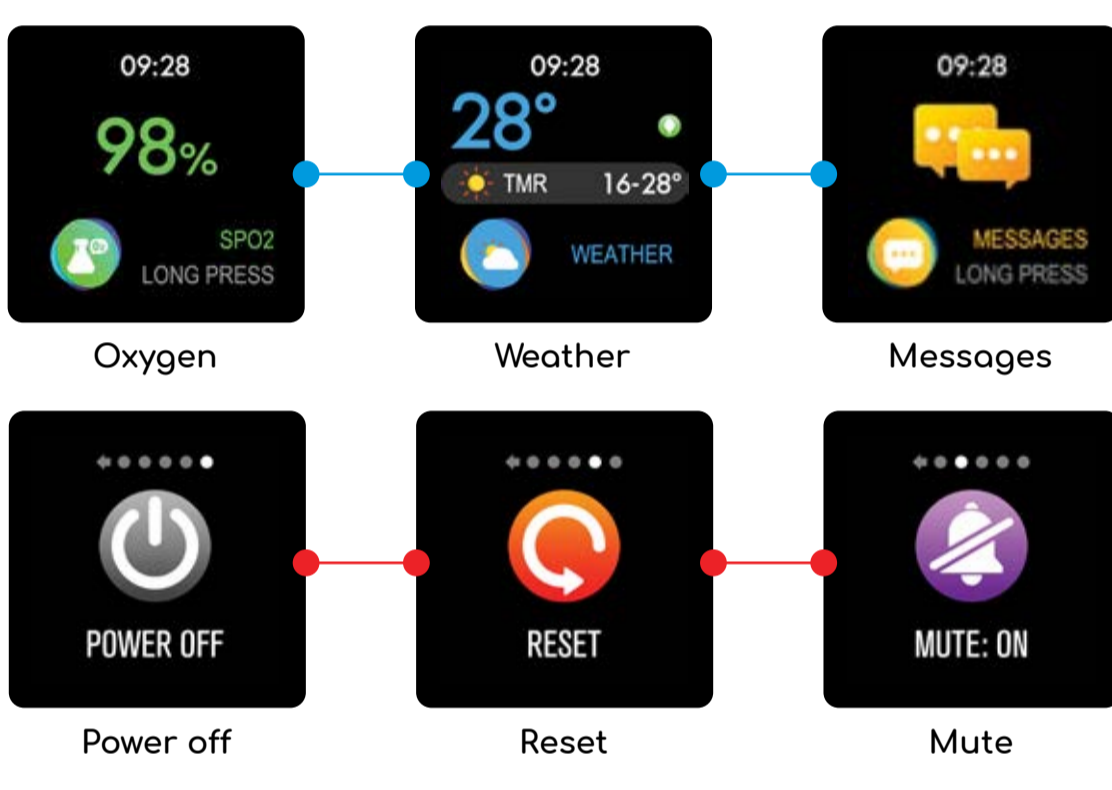

ABYX™
5/F Heng Shan CTR, 145 Queen's Road East,
Wanchai, Hong Kong