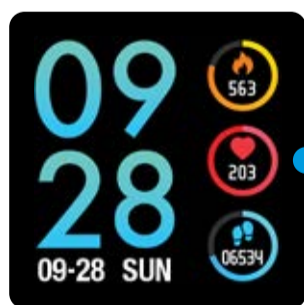

DOWNLOAD THE ABYX FIT TOUCH APP

Download the Abyx fit Touch app on the App store for iOS devices and on the Google Play Store for Android devices.

Scan the QR code to download the app

Abyx fit Touch

Compatibility
iOS 8.0 or more
Android 4.4 or more

PAIRING YOUR ABYX FIT TOUCH

Make sure you have the Abyx fit Touch application downloaded. You can only pair the tracker using the app NOT through the bluetooth settings on your phone.

1. Make sure bluetooth is turned on, on your phone.
2. Open the Abyx fit Touch application.
3. Press on "Add a Device".
4. Select your tracker from the list.

Your tracker is now paired to your phone and all data will be synced.

If you experience problems with the pairing, visit Abyx Support on www.abyx-fit.com or check our Abyx support videos on youtube.

TECH SPECS

Battery: Li-ion 150mAh
Memory: up to 20 days activity recording
Display: 1.22" color touch screen
Technology bluetooth: 4.1 BLE
Standby time: up to 10 days
Output: 120mW / 80MHz
Radio Frequency: 0dBm 2402-2480MHz
Water resistance IP68 3ATM
Dimensions: 47.5 x 35 x 11.3 mm
Weight: 59.6g

www.abyx-fit.com

Home