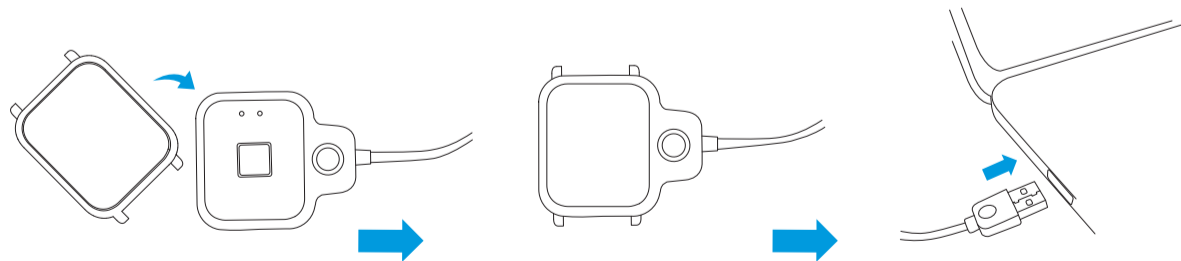

CHARGE YOUR ABYX FIT TOUCH

Use only the included Abyx fit Touch charging cradle to charge your tracker. You can use any powered USB output to plug in the charger. We recommend to charge your device for at least 30 minutes before pairing with your mobile device.

When the device is charging, the screen will display a green battery and the level of charge of the battery.