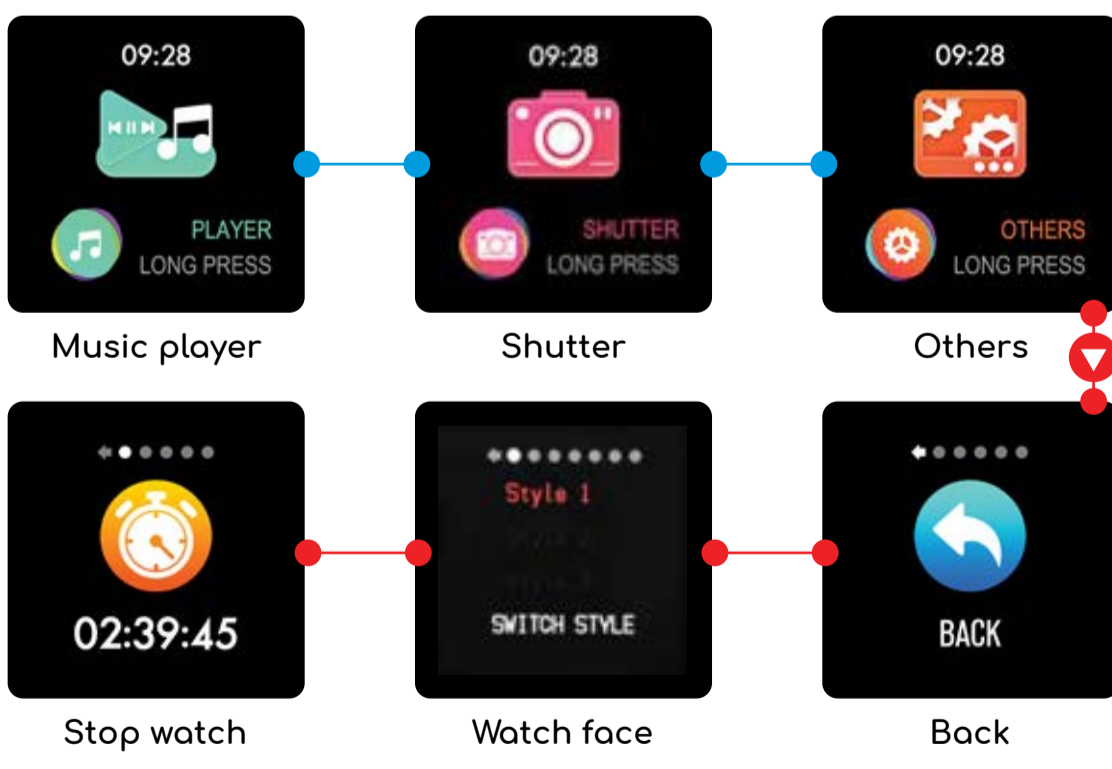

All brands or product names are or may be trademarks of their respective owners. Pictures and specifications are not contractual. 1 year warranted. Made in PRC.
Les marques citées sont des marques déposées par leur fabricant respectif. Photos et caractéristiques non contractuelles. Garantie : 1 an. Fabriqué en RPC.
De vermelde merken zijn gedeponeerde merken door hun respectievelijke producent. Foto's en kenmerken niet contractueel. Geproduceerd in China. Garantie: 1 jaar.
Die zitierten Marken sind durch die jeweiligen Hersteller eingetragene Marken. Fotos und technische Daten sind unverbindlich. Hergestellt in China. Garantie: 1 Jahr.