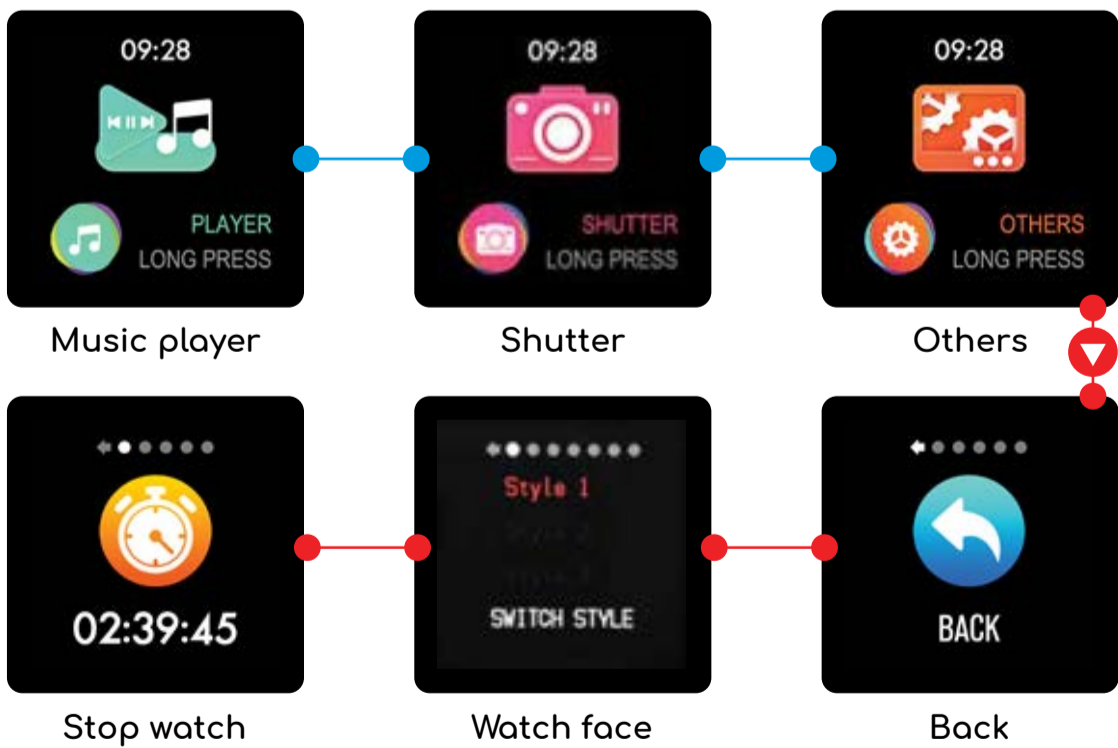

All brands or product names are or may be trademarks of their respective owners. Pictures and specifications are not contractual. 1 year warranted. Made in PRC.
Les marques citées sont des marques déposées par leur fabricant respectif.
Photos et caractéristiques non contractuelles. Garantie : 1 an. Fabriqué en RPC.
De vermeldde merken zijn gedeponeerde merken door hun respectievelijke producent.
Foto's en kenmerken niet contractueel. Geproduceerd in China. Garantie: 1 jaar.
Die zitierten Marken sind durch die jeweiligen Hersteller eingetragene Marken.
Fotos und technische Daten sind unverbindlich. Hergestellt in China. Garantie: 1 Jahr.