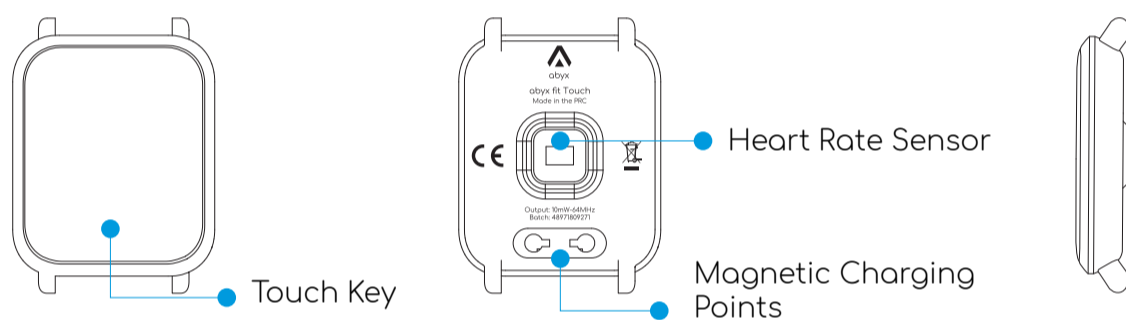

Abyx fit Touch User Manual

PRODUCT OVERVIEW

NL

HOW TO TURN ON

Press and hold the "Touch Key" until the tracker turns on. The tracker will also turn on when you charge the device.

HOW TO MOVE BETWEEN SCREENS