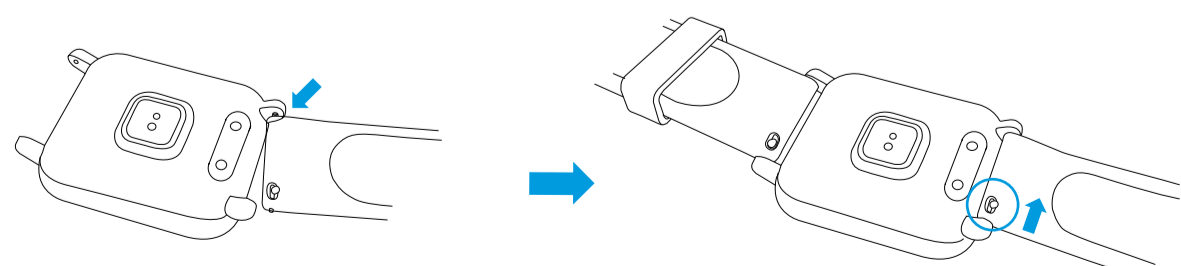

HOW TO CHANGE THE WRISTBAND