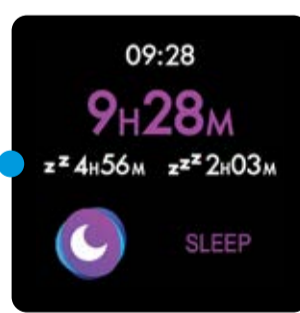

1. Make sure bluetooth is turned on, on your phone.
2. Open the Abyx fit Touch application.
3. Press on "Add a Device".
4. Select your tracker from the list.

Your tracker is now paired to your phone and all data will be synced.

If you experience problems with the pairing, visit Abyx Support on www.abyx-fit.com or check our Abyx support videos on youtube.

TECH SPECS

Battery: Li-ion 150mAh
Memory: up to 20 days activity recording
Display: 1.22" color touch screen
Technology bluetooth: 4.1 BLE
Standby time: up to 10 days
Output: 120mW / 80MHz
Radio Frequency: 0dBm 2402-2480MHz
Water resistance IP68 3ATM
Dimensions: 47.5 x 35 x 11.3 mm
Weight: 59.6g

www.abyx-fit.com

Home

Sport

Sleep

Skipping

Cycling

Walking

Badminton