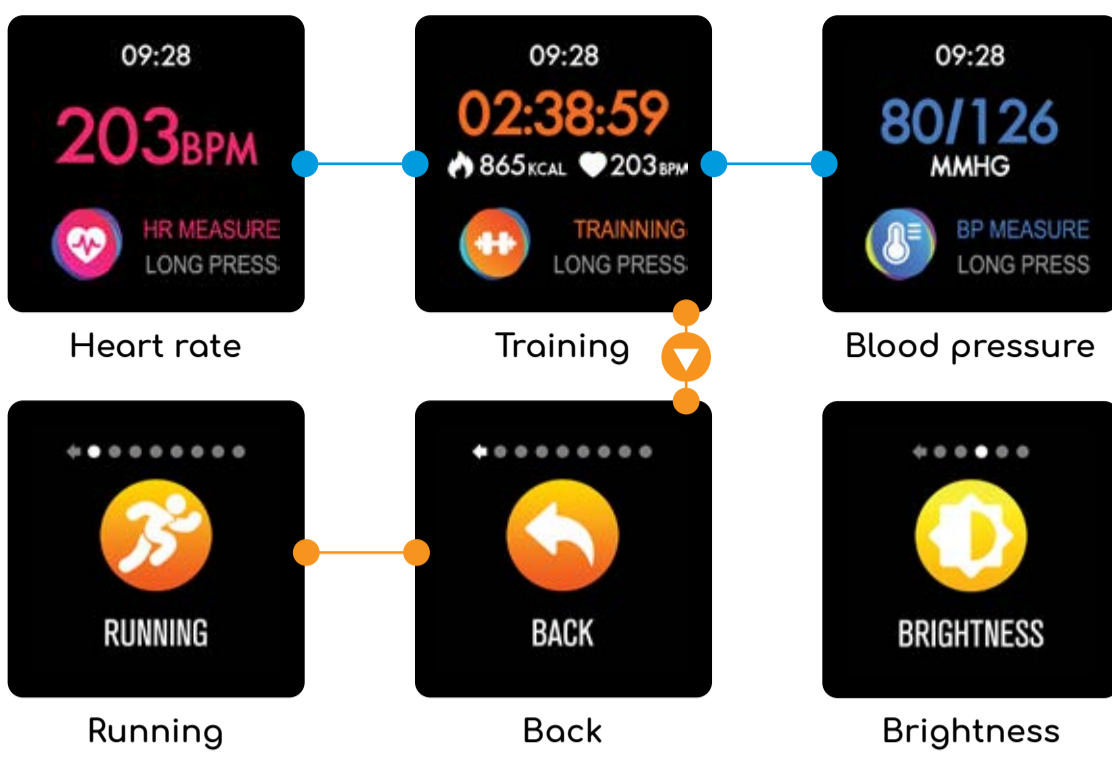

If you experience problems with the pairing, visit Abyx Support on www.abyx-fit.com or check our Abyx support videos on youtube.

TECH SPECS

Battery: Li-ion 150mAh
Memory: up to 20 days activity recording
Display: 1.22" color touch screen
Technology bluetooth: 4.1 BLE
Standby time: up to 10 days
Output: 120mW / 80MHz
Radio Frequency: 0dBm 2402-2480MHz
Water resistance IP68 3ATM
Dimensions: 47.5 x 35 x 11.3 mm
Weight: 59.6g

www.abyx-fit.com

Home

Sport

Sleep

Skipping

Cycling

Walking

Badminton

Basketball

Football

Hereby, Onyx Group Limited declares that the radio equipment type "smartwatch" Abyx Fit Touch is in compliance with Directive 2014/53/EU, . The full text of the EU declaration of conformity is available at the following internet address: www.abyx-fit.com/certifications