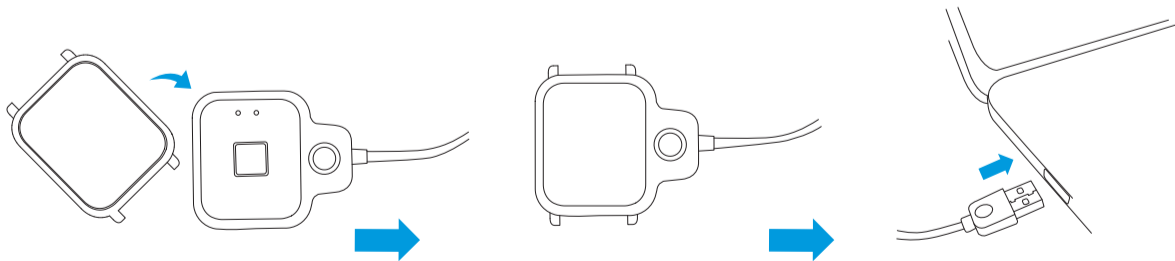

CHARGE YOUR ABYX FIT TOUCH

Use only the included Abyx fit Touch charging cradle to charge your tracker. You can use any powered USB output to plug in the charger. We recommend to charge your device for at least 30 minutes before pairing with your mobile device.

When the device is charging, the screen will display a green battery and the level of charge of the battery.