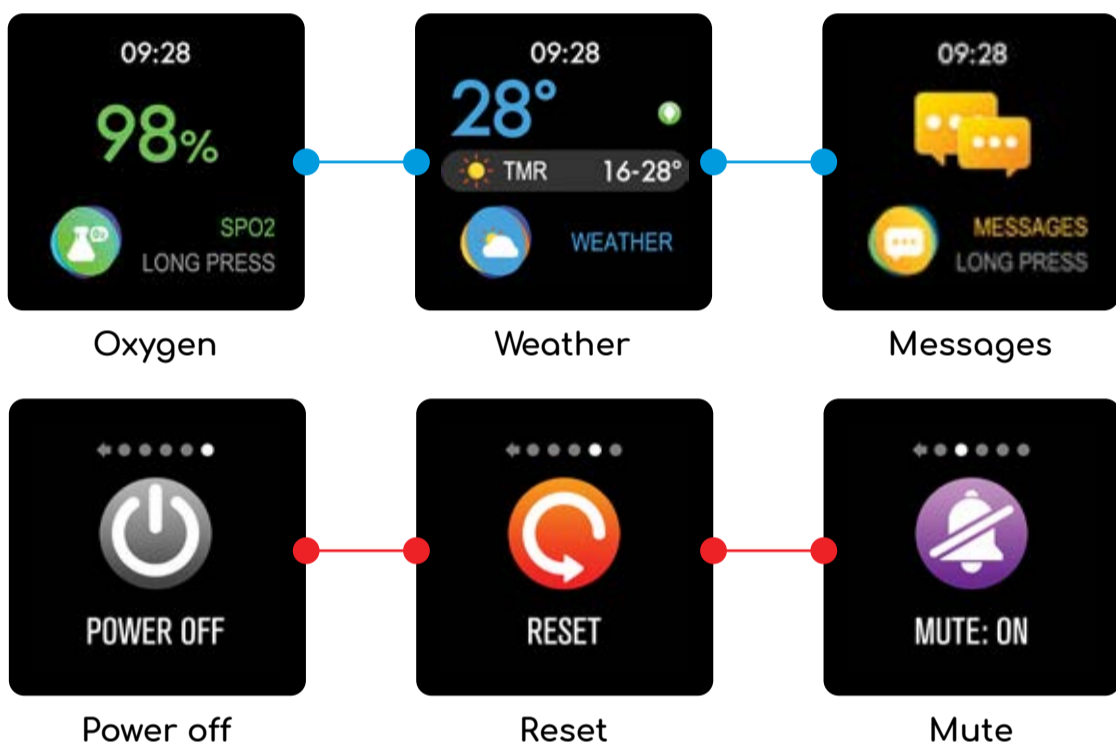

ABYX™
5/F Heng Shan CTR, 145 Queen's Road East,
Wanchai, Hong Kong