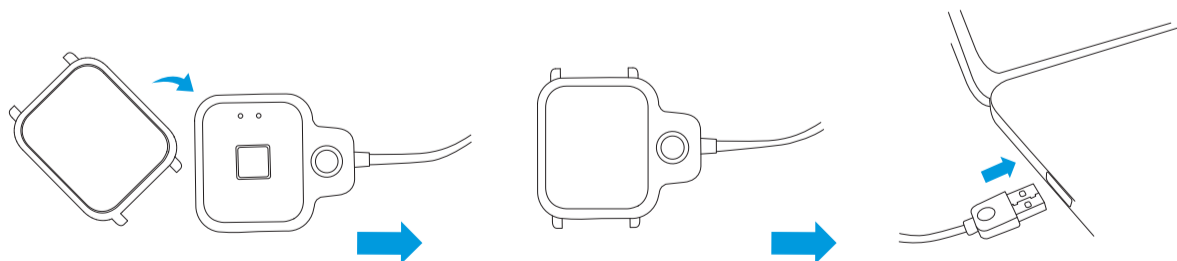

CHARGE YOUR ABYX FIT TOUCH

Use only the included Abyx fit Touch charging cradle to charge your tracker. You can use any powered USB output to plug in the charger. We recommend to charge your device for at least 30 minutes before pairing with your mobile device.

When the device is charging, the screen will display a green battery and the level of charge of the battery.