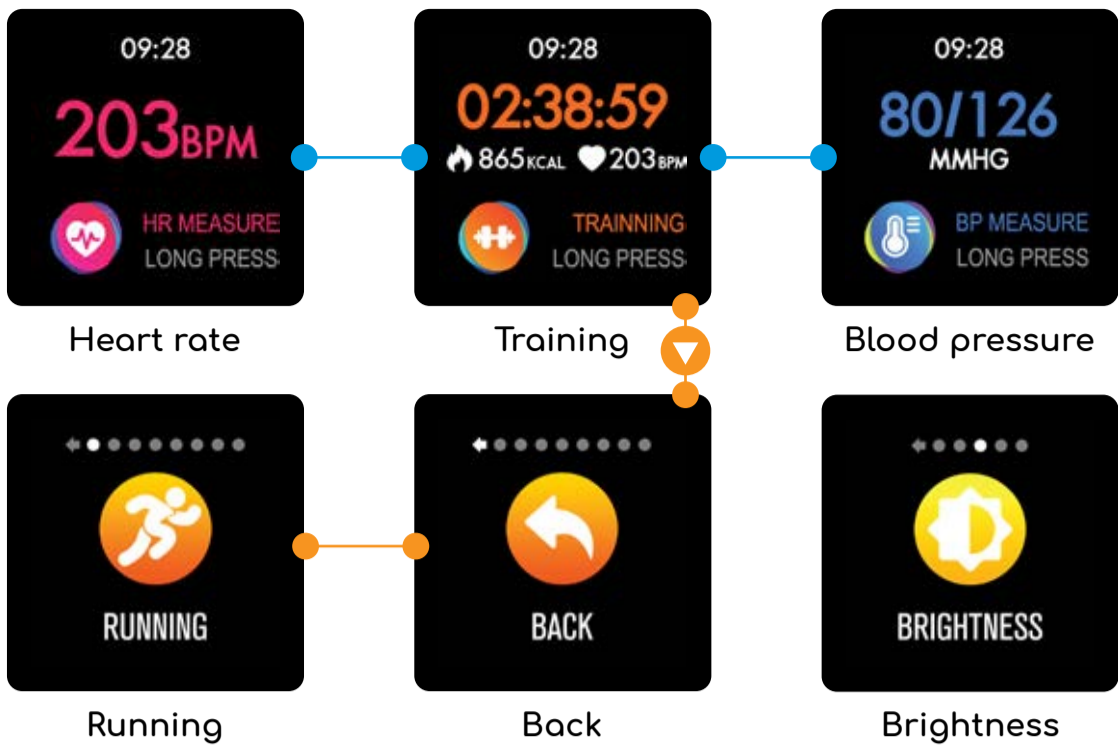

Badminton

Basketball

Football

Hereby, Onyx Group Limited declares that the radio equipment type "smartwatch" Abyx Fit Touch is in compliance with Directive 2014/53/EU, . The full text of the EU declaration of conformity is available at the following internet address: www.abyx-fit.com/certifications