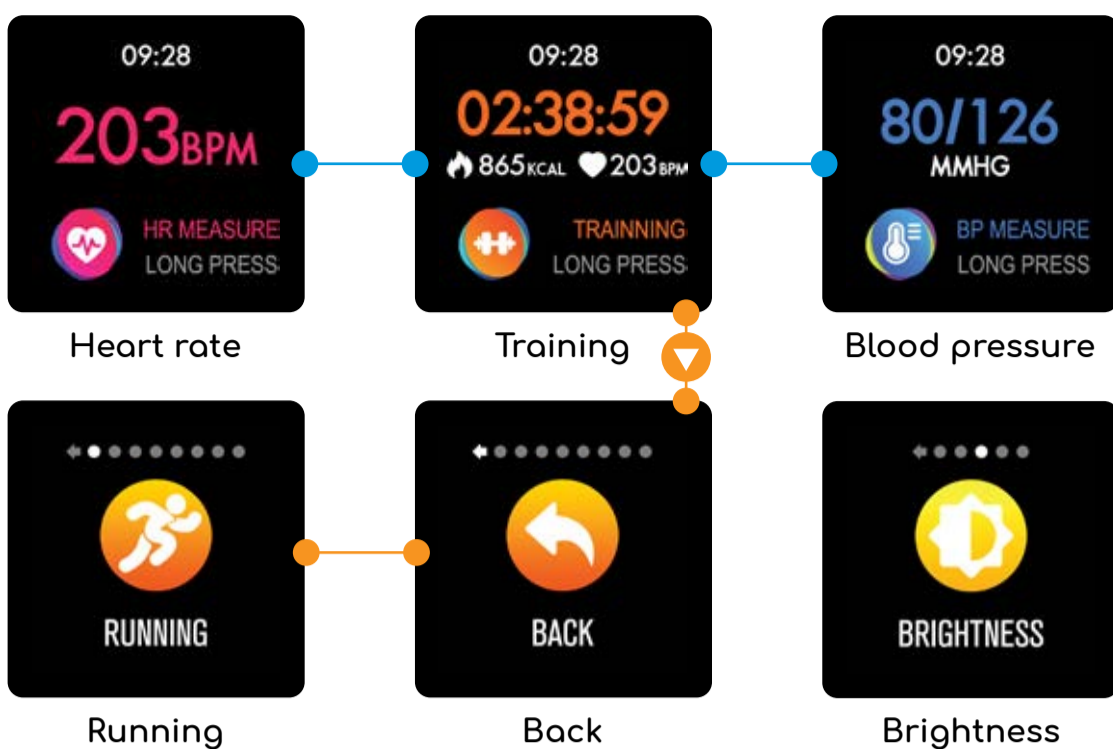

Badminton

Basketball

Football

Hereby, Onyx Group Limited declares that the radio equipment type "smartwatch" Abyx Fit Touch is in compliance with Directive 2014/53/EU, . The full text of the EU declaration of conformity is available at the following internet address: www.abyx-fit.com/certifications