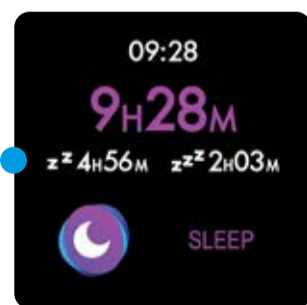

1. Make sure bluetooth is turned on, on your phone.
2. Open the Abyx fit Touch application.
3. Press on "Add a Device".
4. Select your tracker from the list.

Your tracker is now paired to your phone and all data will be synced.

If you experience problems with the pairing, visit Abyx Support on www.abyx-fit.com or check our Abyx support videos on youtube.

TECH SPECS

Battery: Li-ion 150mAh
Memory: up to 20 days activity recording
Display: 1.22" color touch screen
Technology bluetooth: 4.1 BLE
Standby time: up to 10 days
Output: 120mW / 80MHz
Radio Frequency: 0dBm 2402-2480MHz
Water resistance IP68 3ATM
Dimensions: 47.5 x 35 x 11.3 mm
Weight: 59.6g

www.abyx-fit.com

Home

Sport

Sleep

Skipping

Cycling

Walking

Badminton