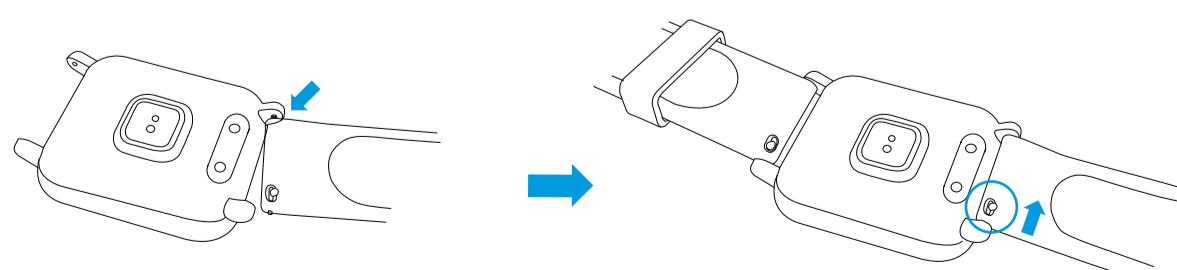

Tap on the Touch key to switch screens, press down and hold to enter the selected menu or start a function.

CHARGE YOUR ABYX FIT TOUCH

Use only the included Abyx fit Touch charging cradle to charge your tracker. You can use any powered USB output to plug in the charger. We recommend to charge your device for at least 30 minutes before pairing with your mobile device.

When the device is charging, the screen will display a green battery and the level of charge of the battery.

HOW TO CHANGE THE WRISTBAND

DOWNLOAD THE ABYX FIT TOUCH APP

Download the Abyx fit Touch app on the App store for iOS devices and on the Google Play Store for Android devices.