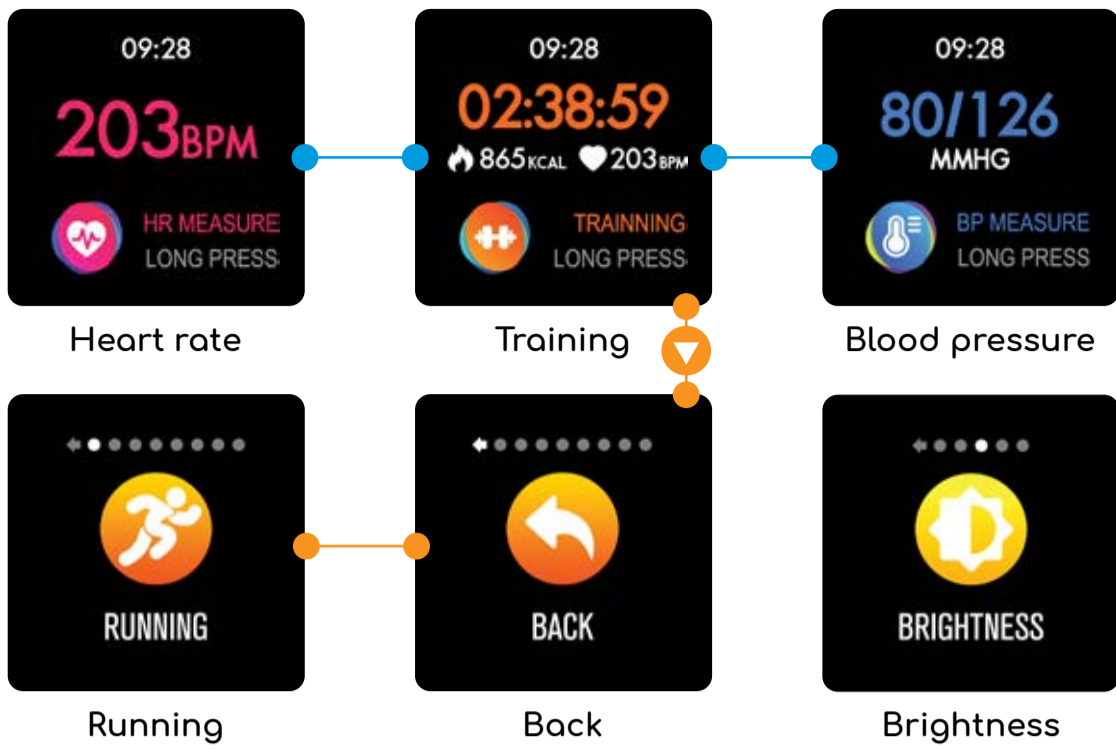

Badminton

Basketball

Football

Hereby, Onyx Group Limited declares that the radio equipment type "smartwatch" Abyx Fit Touch is in compliance with Directive 2014/53/EU, . The full text of the EU declaration of conformity is available at the following internet address: www.abyx-fit.com/certifications