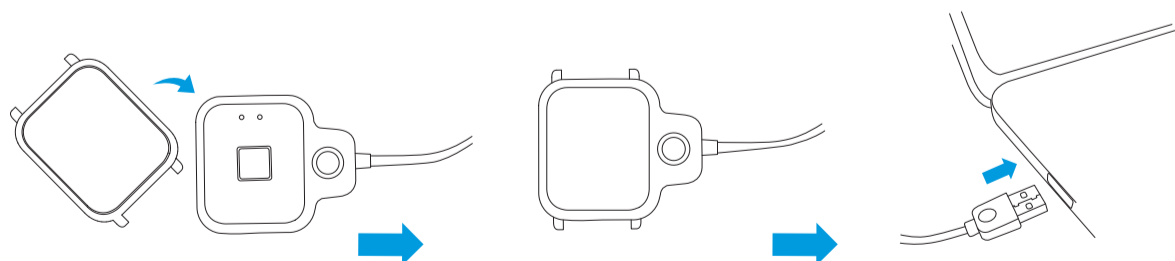

CHARGE YOUR ABYX FIT TOUCH

Use only the included Abyx fit Touch charging cradle to charge your tracker. You can use any powered USB output to plug in the charger. We recommend to charge your device for at least 30 minutes before pairing with your mobile device.

When the device is charging, the screen will display a green battery and the level of charge of the battery.