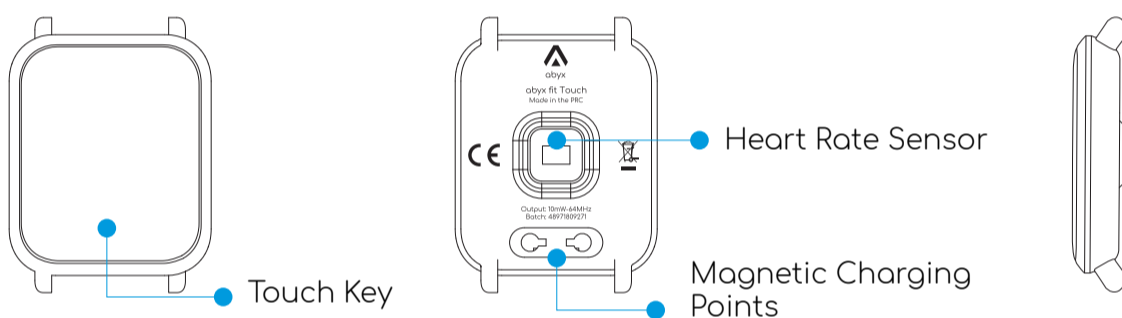

Abyx fit Touch User Manual

PRODUCT OVERVIEW

DE

HOW TO TURN ON

Press and hold the "Touch Key" until the tracker turns on. The tracker will also turn on when you charge the device.

HOW TO MOVE BETWEEN SCREENS