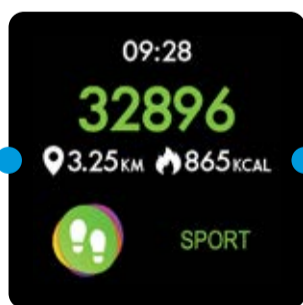

1. Make sure bluetooth is turned on, on your phone.
2. Open the Abyx fit Touch application.
3. Press on "Add a Device".
4. Select your tracker from the list.

Your tracker is now paired to your phone and all data will be synced.

If you experience problems with the pairing, visit Abyx Support on www.abyx-fit.com or check our Abyx support videos on youtube.

TECH SPECS

Battery: Li-ion 150mAh
Memory: up to 20 days activity recording
Display: 1.22" color touch screen
Technology bluetooth: 4.1 BLE
Standby time: up to 10 days
Output: 120mW / 80MHz
Radio Frequency: 0dBm 2402-2480MHz
Water resistance IP68 3ATM
Dimensions: 47.5 x 35 x 11.3 mm
Weight: 59.6g

www.abyx-fit.com

Home

Sport

Sleep

Skipping

Cycling

Walking

Badminton