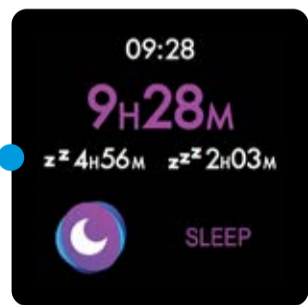

1. Make sure bluetooth is turned on, on your phone.
2. Open the Abyx fit Touch application.
3. Press on "Add a Device".
4. Select your tracker from the list.

Your tracker is now paired to your phone and all data will be synced.

If you experience problems with the pairing, visit Abyx Support on www.abyx-fit.com or check our Abyx support videos on youtube.

TECH SPECS

Battery: Li-ion 150mAh
Memory: up to 20 days activity recording
Display: 1.22" color touch screen
Technology bluetooth: 4.1 BLE
Standby time: up to 10 days
Output: 120mW / 80MHz
Radio Frequency: 0dBm 2402-2480MHz
Water resistance IP68 3ATM
Dimensions: 47.5 x 35 x 11.3 mm
Weight: 59.6g

www.abyx-fit.com

Home

Sport

Sleep

Skipping

Cycling

Walking

Badminton