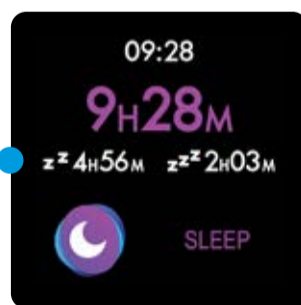

1. Make sure bluetooth is turned on, on your phone.
2. Open the Abyx fit Touch application.
3. Press on "Add a Device".
4. Select your tracker from the list.

Your tracker is now paired to your phone and all data will be synced.

If you experience problems with the pairing, visit Abyx Support on www.abyx-fit.com or check our Abyx support videos on youtube.

TECH SPECS

Battery: Li-ion 150mAh
Memory: up to 20 days activity recording
Display: 1.22" color touch screen
Technology bluetooth: 4.1 BLE
Standby time: up to 10 days
Output: 120mW / 80MHz
Radio Frequency: 0dBm 2402-2480MHz
Water resistance IP68 3ATM
Dimensions: 47.5 x 35 x 11.3 mm
Weight: 59.6g

www.abyx-fit.com

Home

Sport

Sleep

Skipping

Cycling

Walking

Badminton