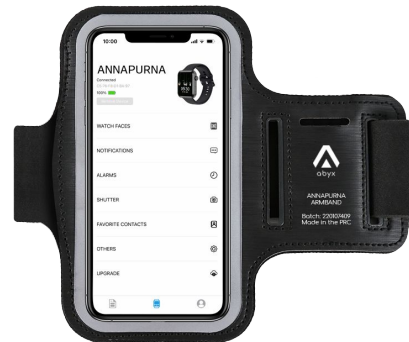

Abyx fit Annapurna

ABYX FIT ANNAPURNA BUNDLE

Abyx Fit Annapurna

Écouteurs Bluetooth TWS

Brassard en néoprène

FUNCTIONS

BLUETOOTH CALLING
Phone calls from the watch

SLEEP ANALYSIS
Sleep quality monitoring

MUSIC STORAGE
Up to 128MB of embarked music

MUSIC CONTROL
Volume control and track selection

SPORTS
Analysis of your workout performance

PEDOMETER
Step count

HEART RATE MONITOR
Heart rate measurements

CALORIES
Burned calories count

BLOOD OXYGEN
Blood oxygen measurements

NOTIFICATIONS
Chats, emails, and social media notifications

REMINDERS
Vibrating alarms and reminders

GOALS
Steps, sleep and workout targets

OTA UPDATE
Firmware update via the phone app

INACTIVITY
Inactivity alerts

FULL TOUCH
Easy and intuitive interface

CAMERA SHUTTER
Remote camera shutter

WEATHER
Weather forecasts

A-GPS
Maps of your outdoor sport sessions

WATCH FACES
Upload of your photos on the watchface